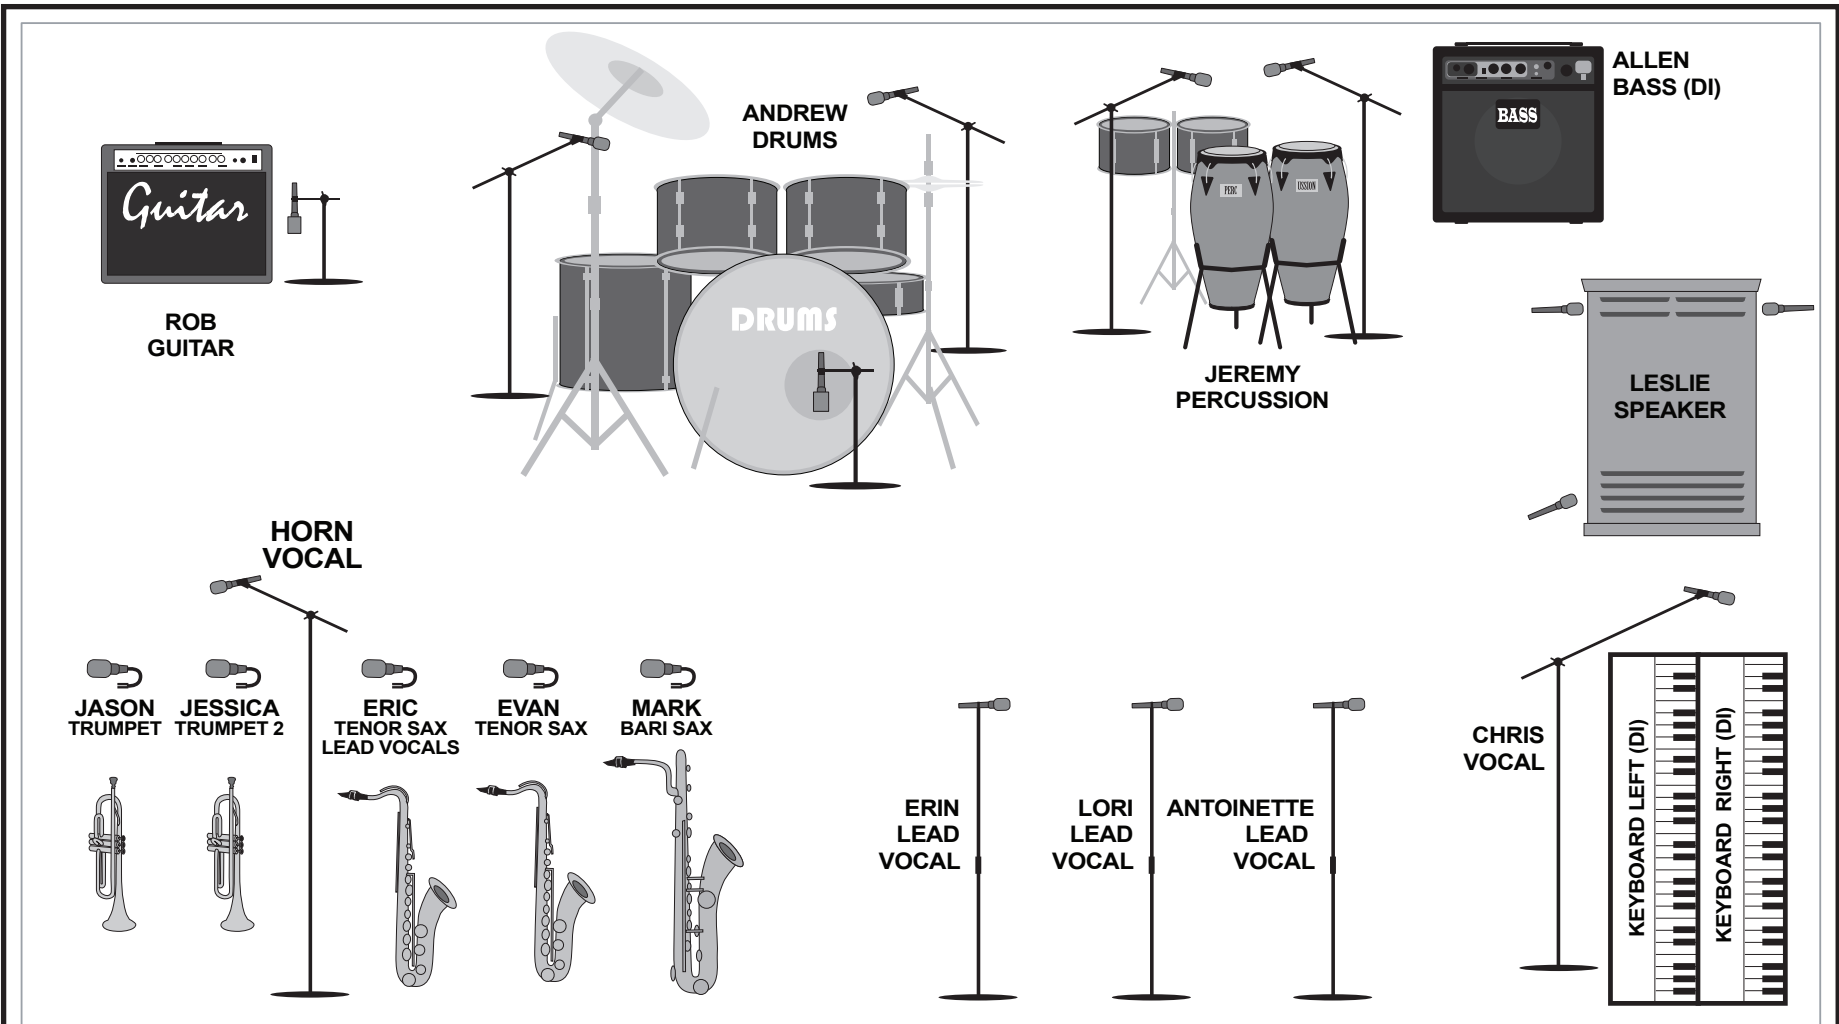

FUNKIPHINO® STAGE PLOT 09

TECH REQUIREMENTS

24 Channel Mixing Console (minimum)

PREFERRED MINIMUM STAGE SIZE - 20' Wide x 16' deep

POWER REQUIREMENTS

Chris at 303-250-4980
or Mark at 610-304-9592

 **WIRELESS HORN MICS**

 **VOCAL & INSTRUMENT MICS**

MONITORS

WEDGES ARE NOT NEEDED FOR MOST SCENARIOS

Funkiphino travels with Aviom personal In-Ear monitors. Band provides 28 channel snake to plug into FOH. All inputs plug into Funkiphino Input Rack.