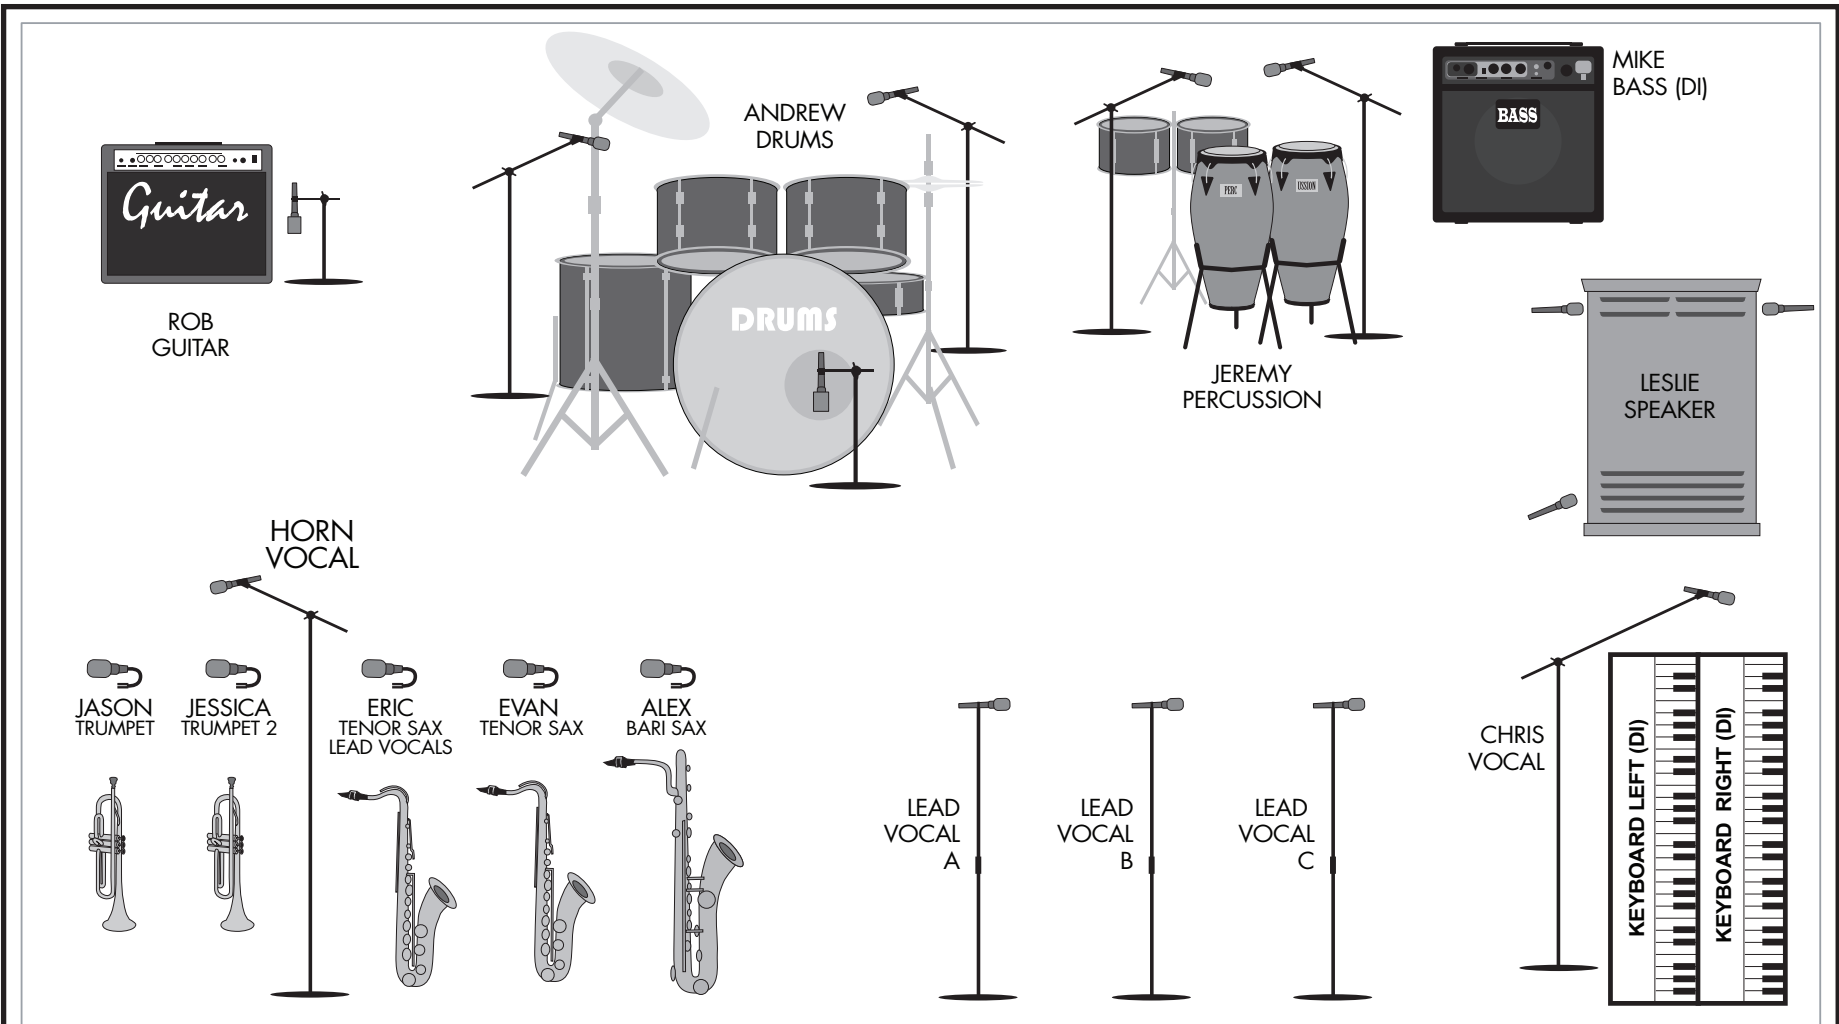

# FUNKIPHINO®

STAGE PLOT 2010

**TECH REQUIREMENTS**  
24 Channel Mixing Console (minimum)

PREFERRED MINIMUM STAGE SIZE - 20' Wide x 16' deep

**POWER REQUIREMENTS**  
Chris at 303-250-4980

 WIRELESS HORN MICS

 VOCAL & INSTRUMENT MICS

**MONITORS**  
WEDGES ARE NOT NEEDED FOR MOST SCENARIOS  
Funkiphino travels with Aviom personal In-Ear monitors.  
Band provides 28 channel snake to plug into FOH.  
All inputs plug into Funkiphino Input Rack.